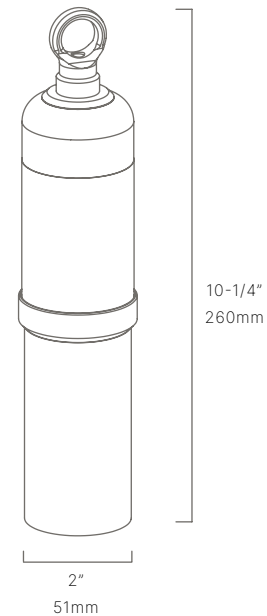

AURORALIGHT

PROJECT: _____

SKU #: _____

TYPE: _____

MARINER

HPD016251-0000

The Mariner downlight is the longest production luminaire in our product line. Continual upgrades over its lifetime since 1996 ensure the Mariner is always at the top of its game.

- Hermetically Sealed Assembly
- Thermally regulated for peak performance
- Solid brass and copper construction
- Ideal for trees, patios and architectural features

CONFIGURATOR:

HPD016251-0000	FINISH
( ) = Most common configuration	☐
	(NAT) Natural Brass
	(BLP) Bronze Living Patina
	(BLPX) Extra Dark BLP
	(NI) Nickel PVD

AVAILABLE FINISHES:

FIXTURE DIMENSIONS	L10-1/4" x D2"
LIGHT SOURCE	MR16 Base
VOLTAGE	12V
DIMMABLE	Yes, Dim to <10% via Transformer
DRIVER	Yes, 12V Integral Constant Current
TRANSFORMER	No, 12V AC/DC Transformer Required
MOUNT	Included Safety Cable
ACCESSORIES	Yes, Not Included
FINISH	Included Natural
MATERIAL	Brass & Copper
WIRE LENGTH	24"
LOCATION	Exterior Wet
CERTIFICATIONS	UL, IP66, IP67

*For complete warranty terms, please visit: www.auroralight.com/warranty/

P. 760.931.2910

O. 2742 Loker Ave. W Carlsbad CA 92010

W. www.auroralight.com

MADE IN USA
WITH DOMESTIC & IMPORTED MATERIALS